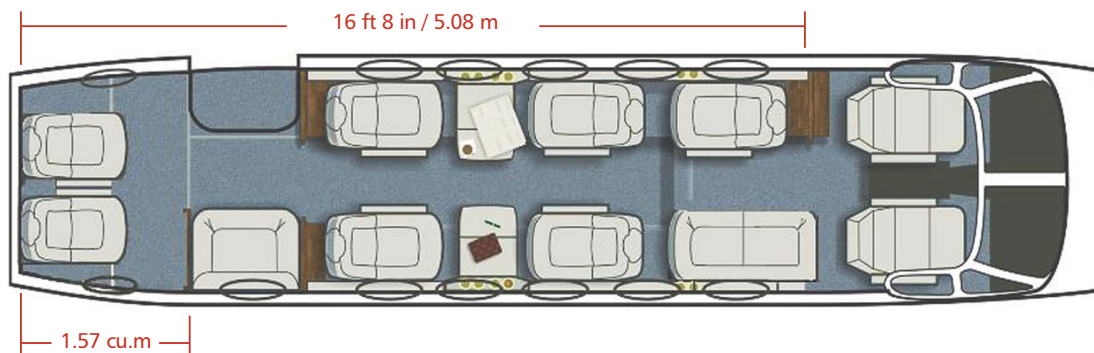

Next Page

» Cabin Layout

Interior Dimensions

Cabin Height Max.	1.45m
Cabin Width Max.	1.37m
Basic Operating Weight	3719.5 kgs
Baggage Volume	1.57 cu.m / 249 kgs

2

Typical flight times:

Sydney to Melbourne - 1.9 hrs
Sydney to Canberra - 40 mins